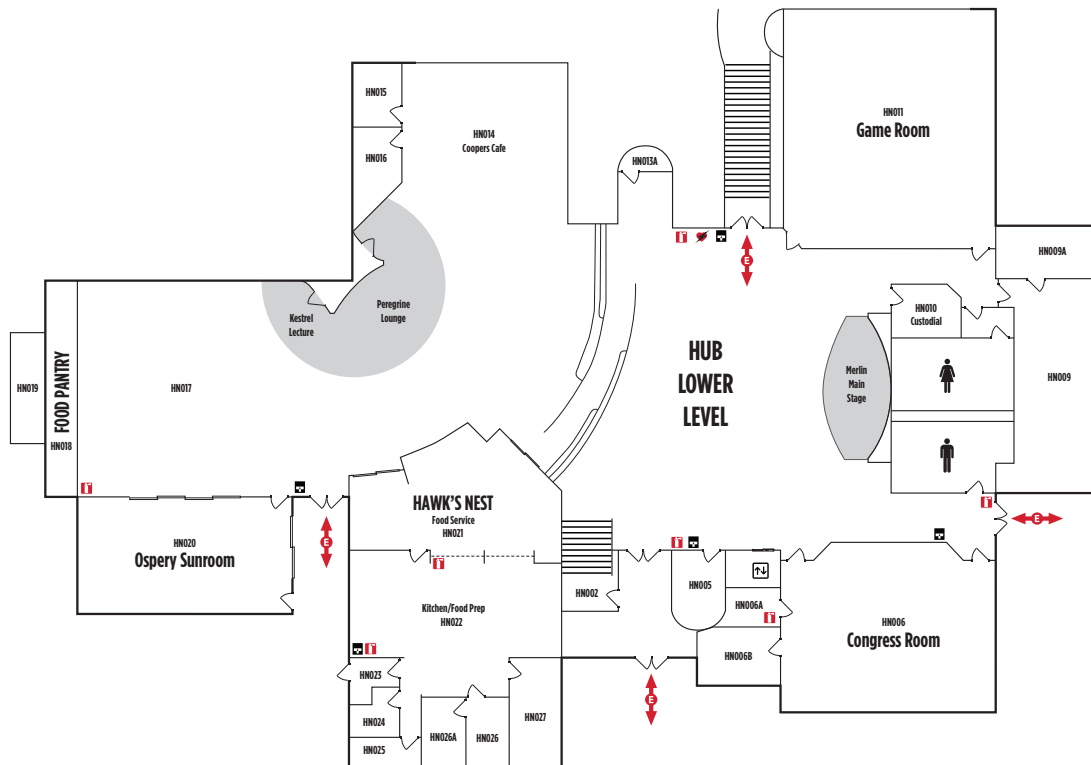

-  Restrooms
-  Entrance/Exit
-  Fire Extinguisher
-  AED
-  Fire Pulls

Columbia Basin College

H BUILDING
 2600 N. 20th Ave.
 Pasco, WA 99301

Main Campus Phone: 509.547.0511
 Campus Security: 509.542.4819 or ext. 7777
columbiabasin.edu

	Restrooms
	Entrance/Exit
	Fire Extinguisher
	AED
	Fire Pulls

Columbia Basin College
H BUILDING
2600 N. 20th Ave.
Pasco, WA 99301
Main Campus Phone: 509.547.0511
Campus Security: 509.542.4819 or ext. 7777
columbiabasin.edu