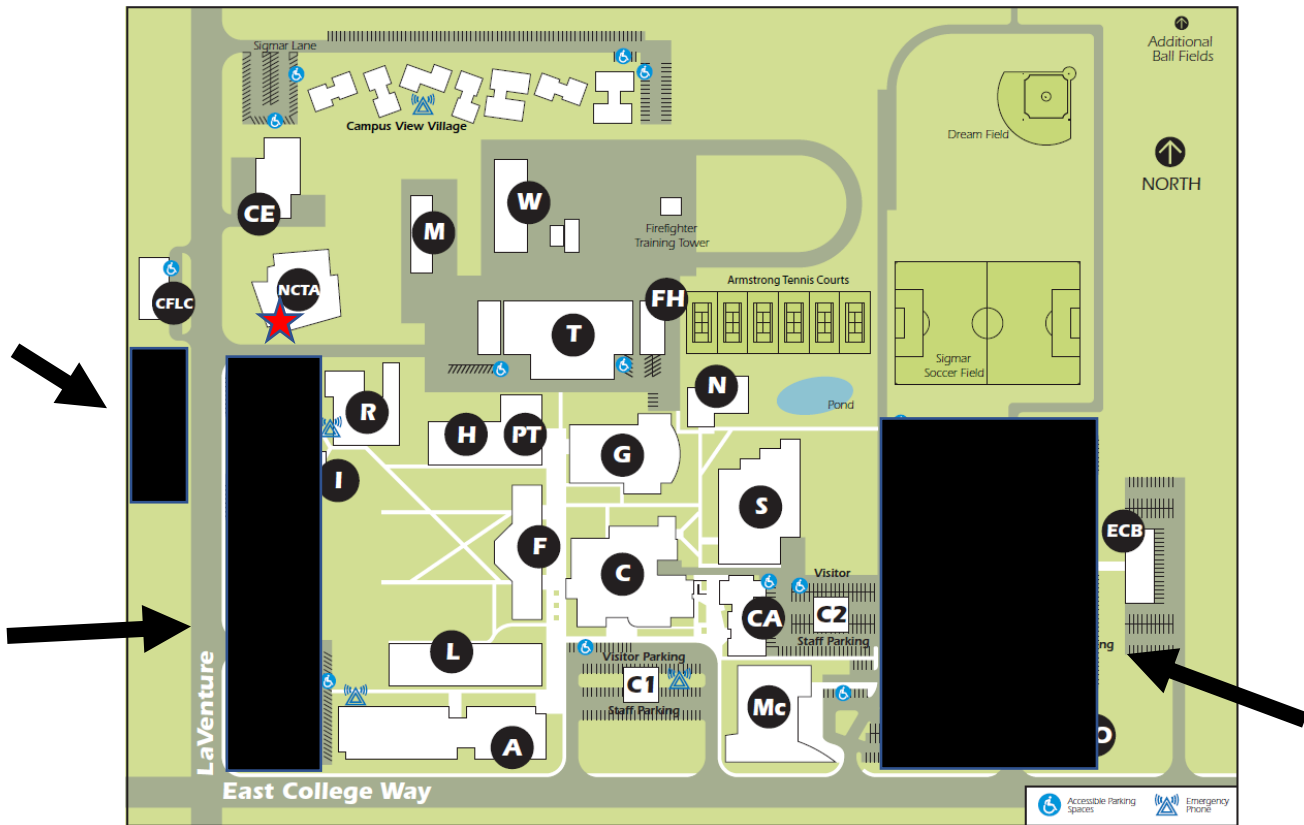

Temporary Parking Permit

PROGRAM: State Board for Community &
Technical Colleges Public Information
Commission Meeting

Valid On Dates Below:

11/2/23 - 11/3/23

TIME: 8:00am-5:00pm

PLEASE PLACE ON DRIVER'S SIDE DASHBOARD

Temporary Visitor Parking is only available in the areas noted below (designated by black boxes & arrows)

DRIVING DIRECTIONS:

Mount Vernon Campus, Quall Center
2205 West Campus Place
Mount Vernon, WA 98273
360 848-0706

North or South on I-5 to College Way Exit in Mount Vernon (Exit 227)
East on College Way to La Venture Road
Left (North) on North La Venture Road to West Campus Place
Right on West Campus Place