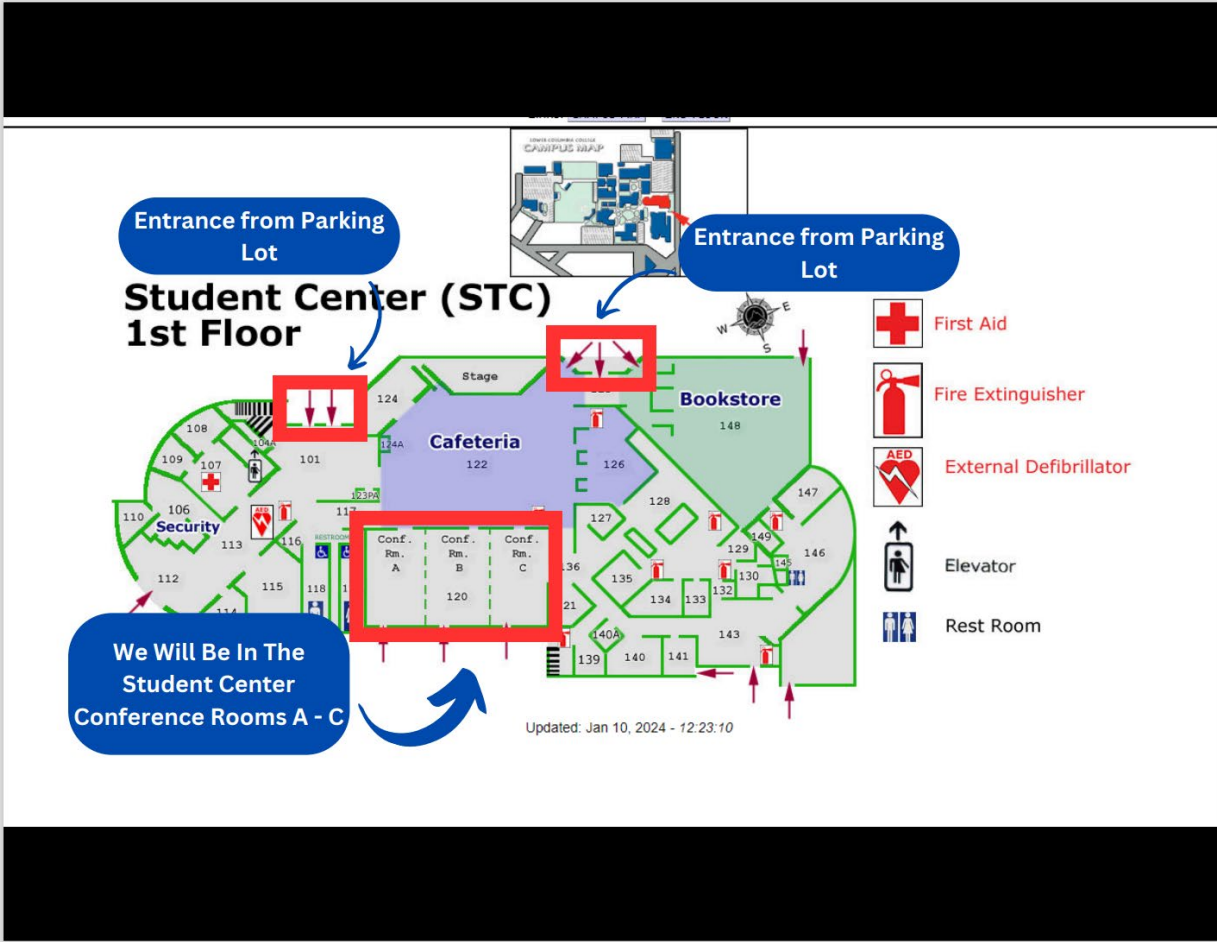

Hotel Information:

Sleep Inn Kelso Longview
[250 S Kelso Drive, Kelso WA 98626](https://www.sleepinn.com/hotel/250-S-Kelso-Drive-Kelso-WA-98626)

There is a reserved block of 30 rooms at the newly renovated Sleep Inn in Kelso, Washington. **Please call (360) 200-7410 to make your reservation and ask for the ATC block.** The rooms will cost \$109/night. Please book your room before October 24. It's about a 10-15 minute drive to campus. Here's a [link to the website](#), but please call in to receive the block rate.

Use Parking Lot C

Welcome to Lower Columbia College and our twin riverfront communities of Longview and Kelso, Washington. Here are directions to facilitate your arrival and visit with us:

From I-5 heading south

1. Take exit 40 toward WA-4 S/Kelso/ Long Beach/Longview
2. Turn right onto N Kelso Ave
3. Slight left onto N Pacific Ave
4. Take the 3rd right onto Cowlitz Way
5. Continue onto Washington Way
6. Turn right onto Maple St
8. Merge right onto Olympia Way
9. Take second right onto 19th Ave
10. Enter LCC Parking Lot H

From I-5 Heading North

1. Take Exit 36 to merge onto WA-432 W toward Longview/Long Beach/WA-4 W
2. Continue onto Tennant Way
3. Turn right onto 15th Ave
4. Turn left on Broadway St
5. Merge right onto Civic Circle
6. Continue past Longview Library on right
7. Merge right onto Olympia Way
8. Take second right onto 19th Ave
9. Enter LCC Parking Lot H